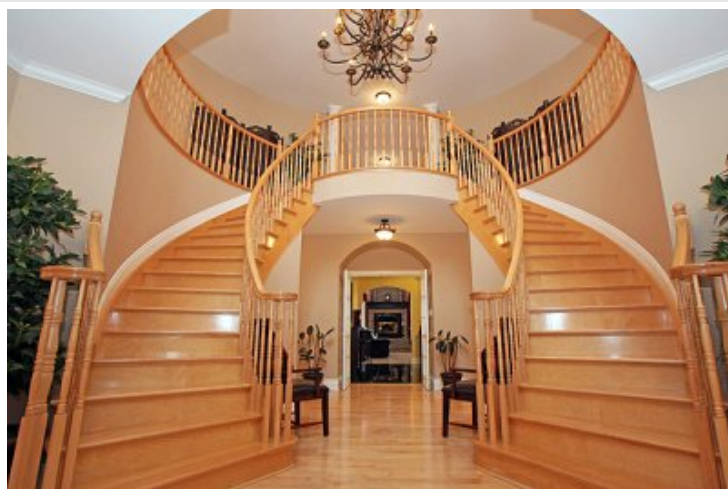

Property Description

Located on a wooded estate lot in the sought after neighbourhood of "Rideau Forest". The balance, proportions & architecture of this home are outstanding & truly offer a European style. Generous room proportions throughout the approximately 8000 square feet. Covered rear porches, professionally landscaped, separate fenced pool.