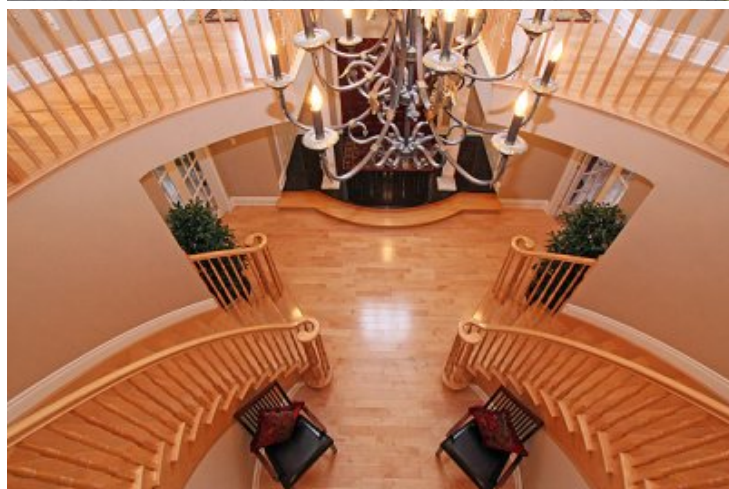

Property Description

Located on a wooded estate lot in the sought after neighbourhood of "Rideau Forest". The balance, proportions & architecture of this home are outstanding & truly offer a European style. Generous room proportions throughout the approximately 8000 square feet. Covered rear porches, professionally landscaped, separate fenced pool.